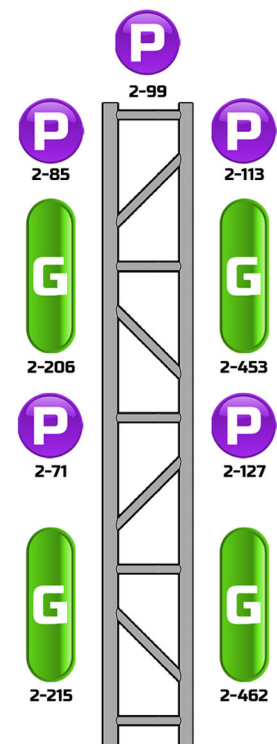

**AMHAZE II
STADIUM HAZER**
1 - 469
1 - 471