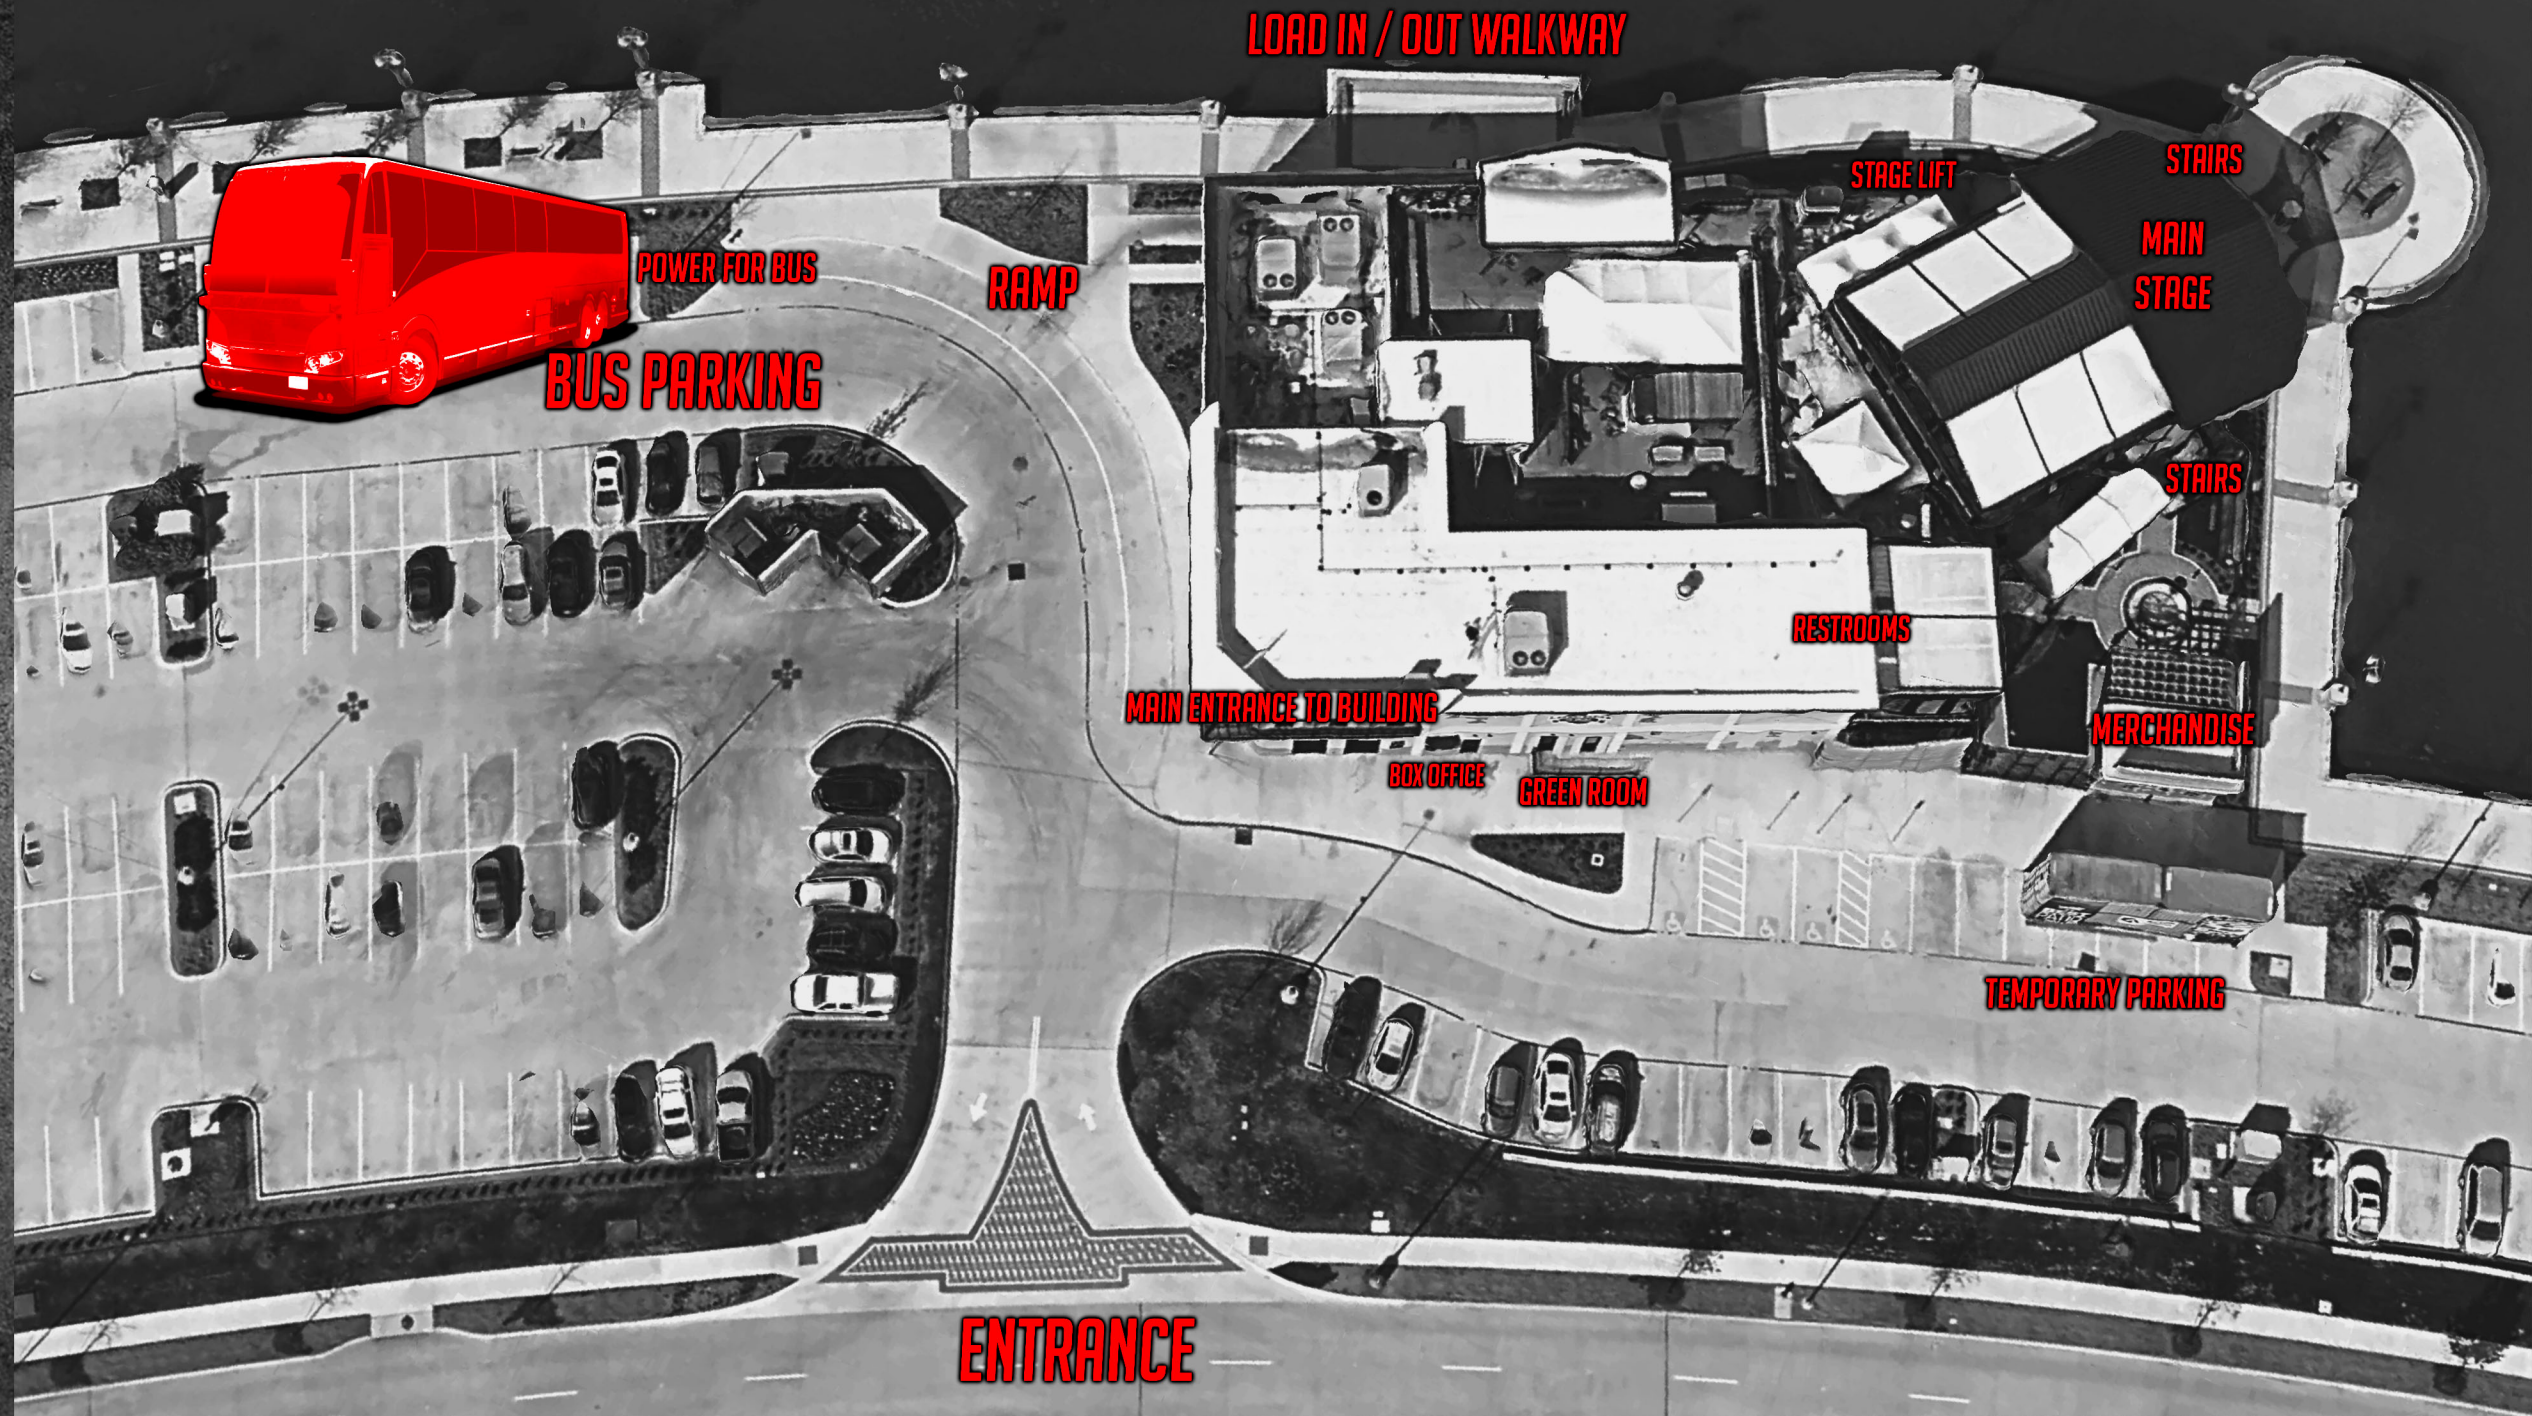

LAVA CANTINA THE COLONY

5805 Grandscape Blvd | The Colony, TX 75056 | (214) 618-6893 | LavaCantina.com